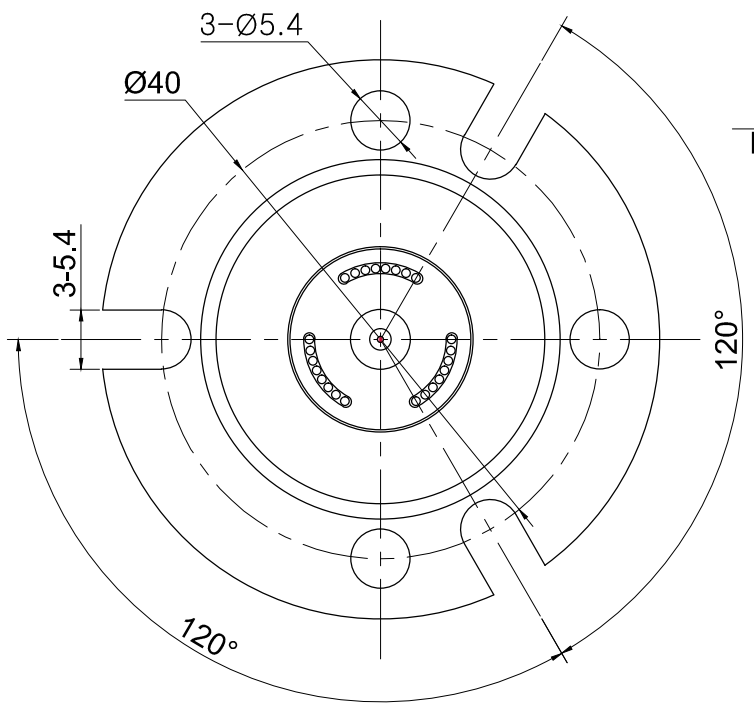

转子边
Rotor side

定子边
Stator side

转子导线
Rotor lead exit